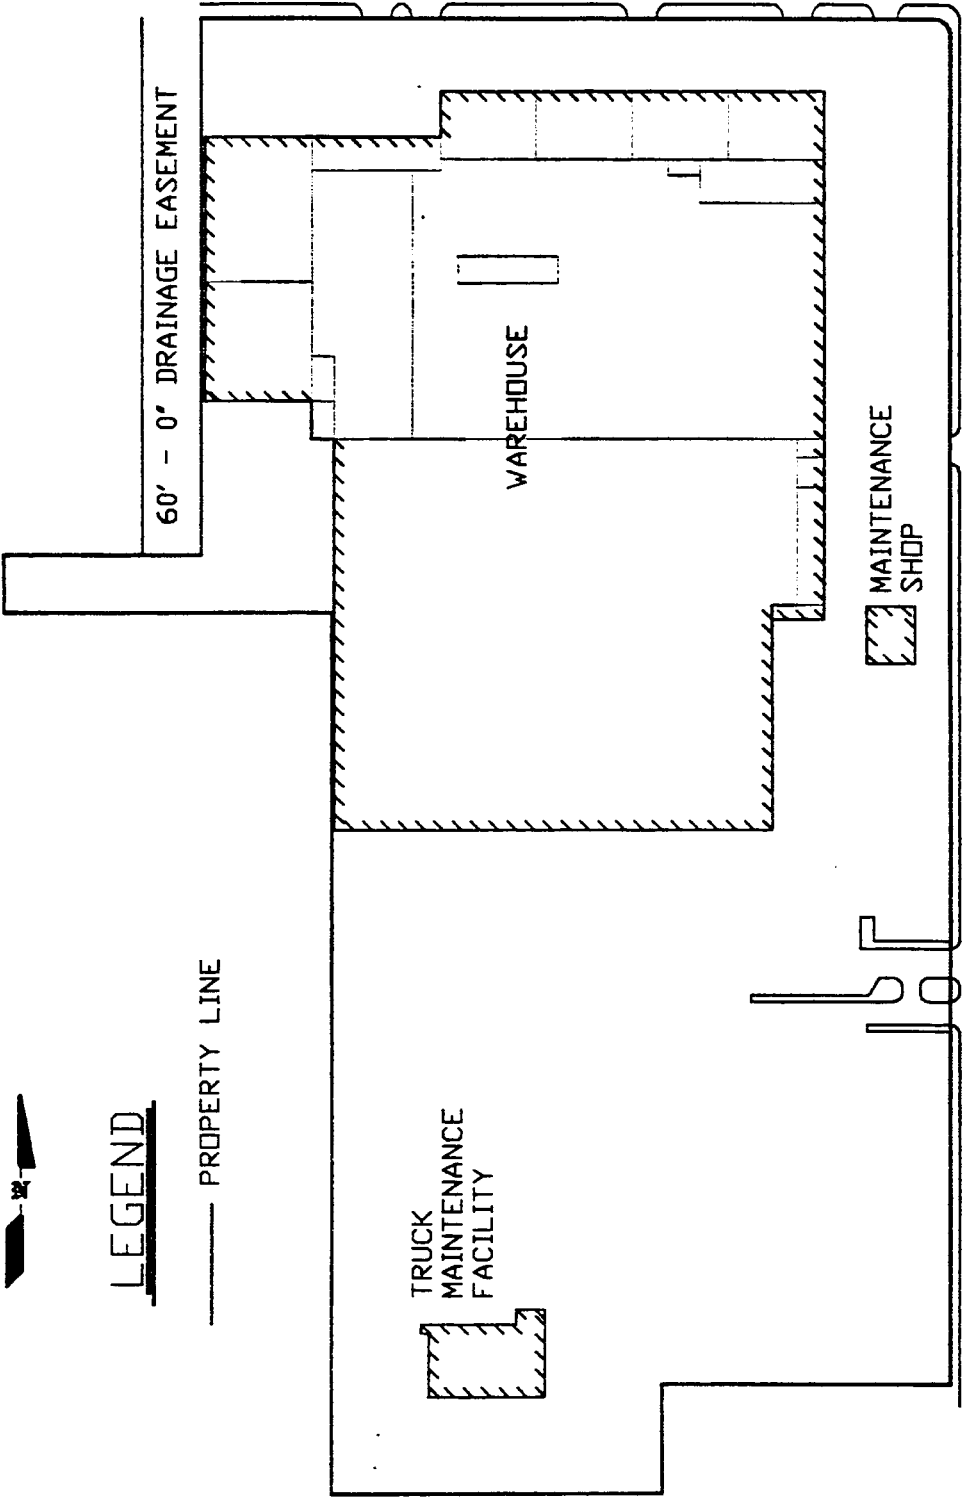

LEGEND

— PROPERTY LINE

60' - 0" DRAINAGE EASEMENT

TRUCK
MAINTENANCE
FACILITY

WAREHOUSE

MAINTENANCE
SHOP

50TH STREET

ELM STREET