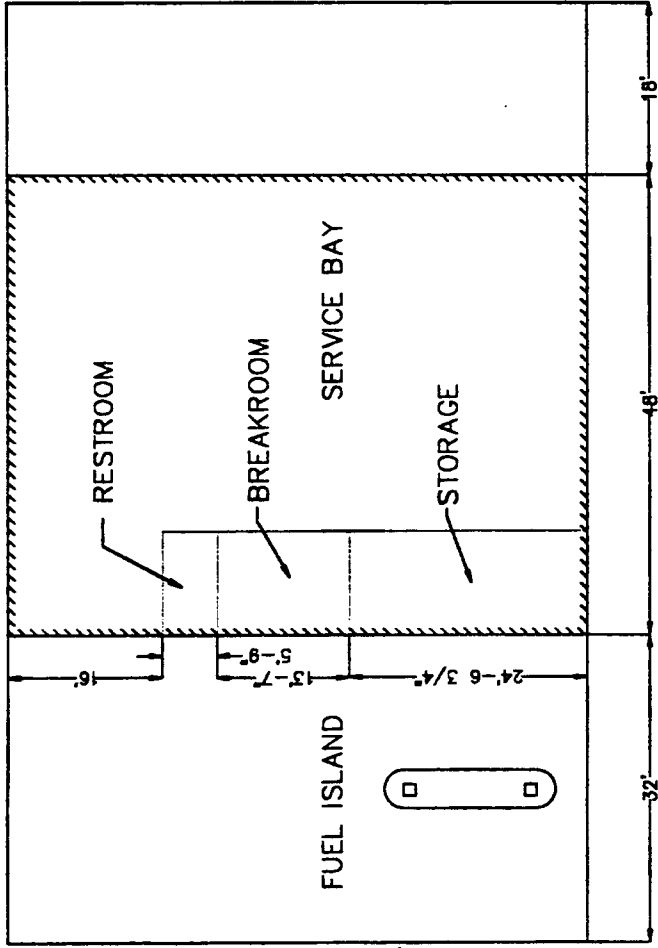

LEGEND

— PROPERTY LINE

60' - 0" DRAINAGE EASEMENT

TRUCK
MAINTENANCE
FACILITY

WAREHOUSE

MAINTENANCE
SHOP

50TH STREET

ELM STREET